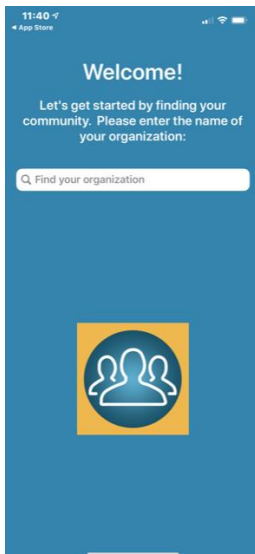

To install our app, please visit the Apple App Store or Google Play:

- Go to your app store and search for MemberCentric
- Open MemberCentric

On Google Play, you will select 'Install'

- Search for AIHA

- Select AIHA
- Log-in using your AIHA member log-in

To change the MemberCentric Icon to the AIHA Catalyst Icon

- Click on the upper right-hand corner
- Scroll to the bottom
- Select Manage App Icon