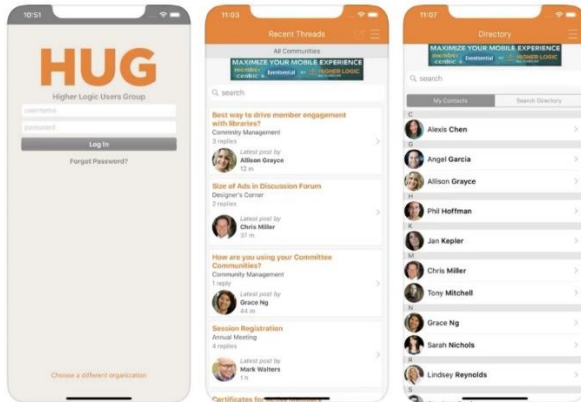

To install our app, please visit the Apple App Store or Google Play:

- Go to your app store and search for MemberCentric
- Open MemberCentric

On Google Play, you will select 'Install'

- Search for AIHA

- Select AIHA
- Log-in using your AIHA member log-in

To change the MemberCentric Icon to the AIHA Catalyst Icon

- Click on the upper right-hand corner
- Scroll to the bottom
- Select Manage App Icon