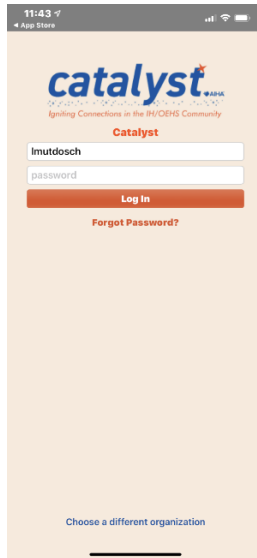

To install our app, please visit the Apple App Store or Google Play:

- Go to your app store and search for MemberCentric
- Open MemberCentric

On Google Play, you will select 'Install'

- Search for AIHA

- Select AIHA
- Log-in using your AIHA member log-in

To change the MemberCentric Icon to the AIHA Catalyst Icon

- Click on the upper right-hand corner
- Scroll to the bottom
- Select Manage App Icon