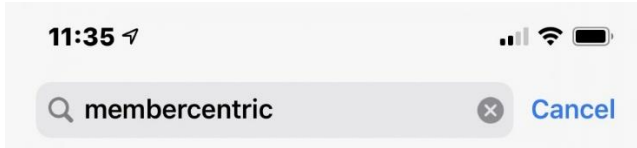

To install our app, please visit the Apple App Store or Google Play:

- Go to your app store and search for MemberCentric
- Open MemberCentric

On Google Play, you will select 'Install'

- Search for AIHA

- Select AIHA
- Log-in using your AIHA member log-in