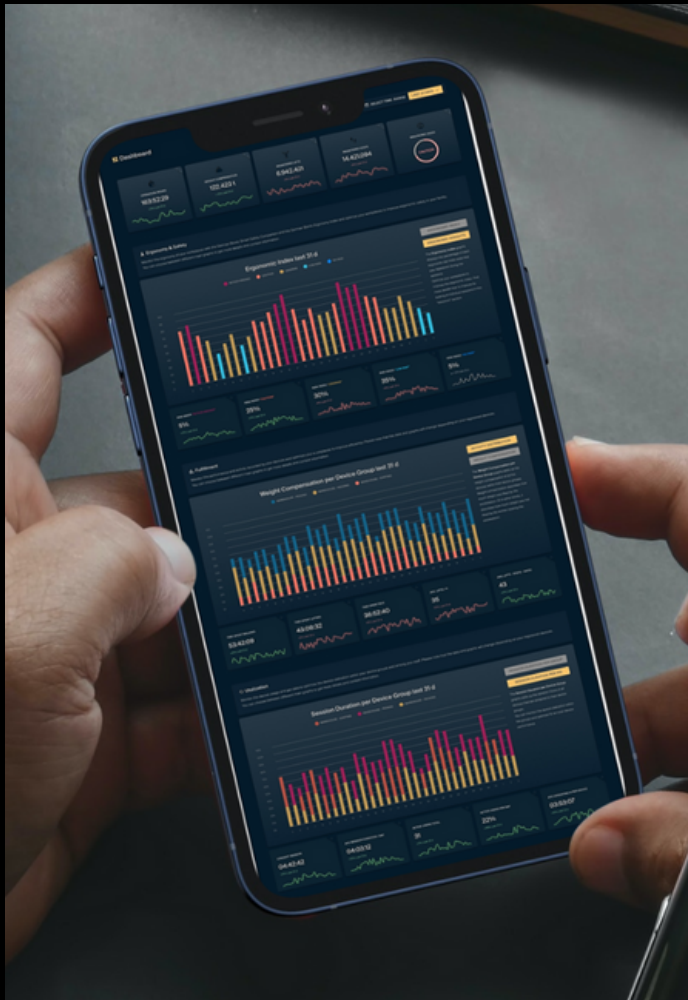

Smart SafetyVest

Gain access to valuable insights with the Smart Safety Vest, an advanced PPE garment that uses smart sensors to collect and report on workplace ergonomics and productivity.

Custom Insights

Recommended Actions

Disruption Free

Data Insight Platforms

German Bionic delivers next-level data empowerment through real-time safety analytics. Discover risks, trends and process optimizations custom to your environment and devices.

Integrate Workflows

Identify Risks

Monitor Impact

German Bionic
164 Middlesex Turnpike
Burlington, MA 01803

americas@germanbionic.com
@germanbionic
www.germanbionic.com